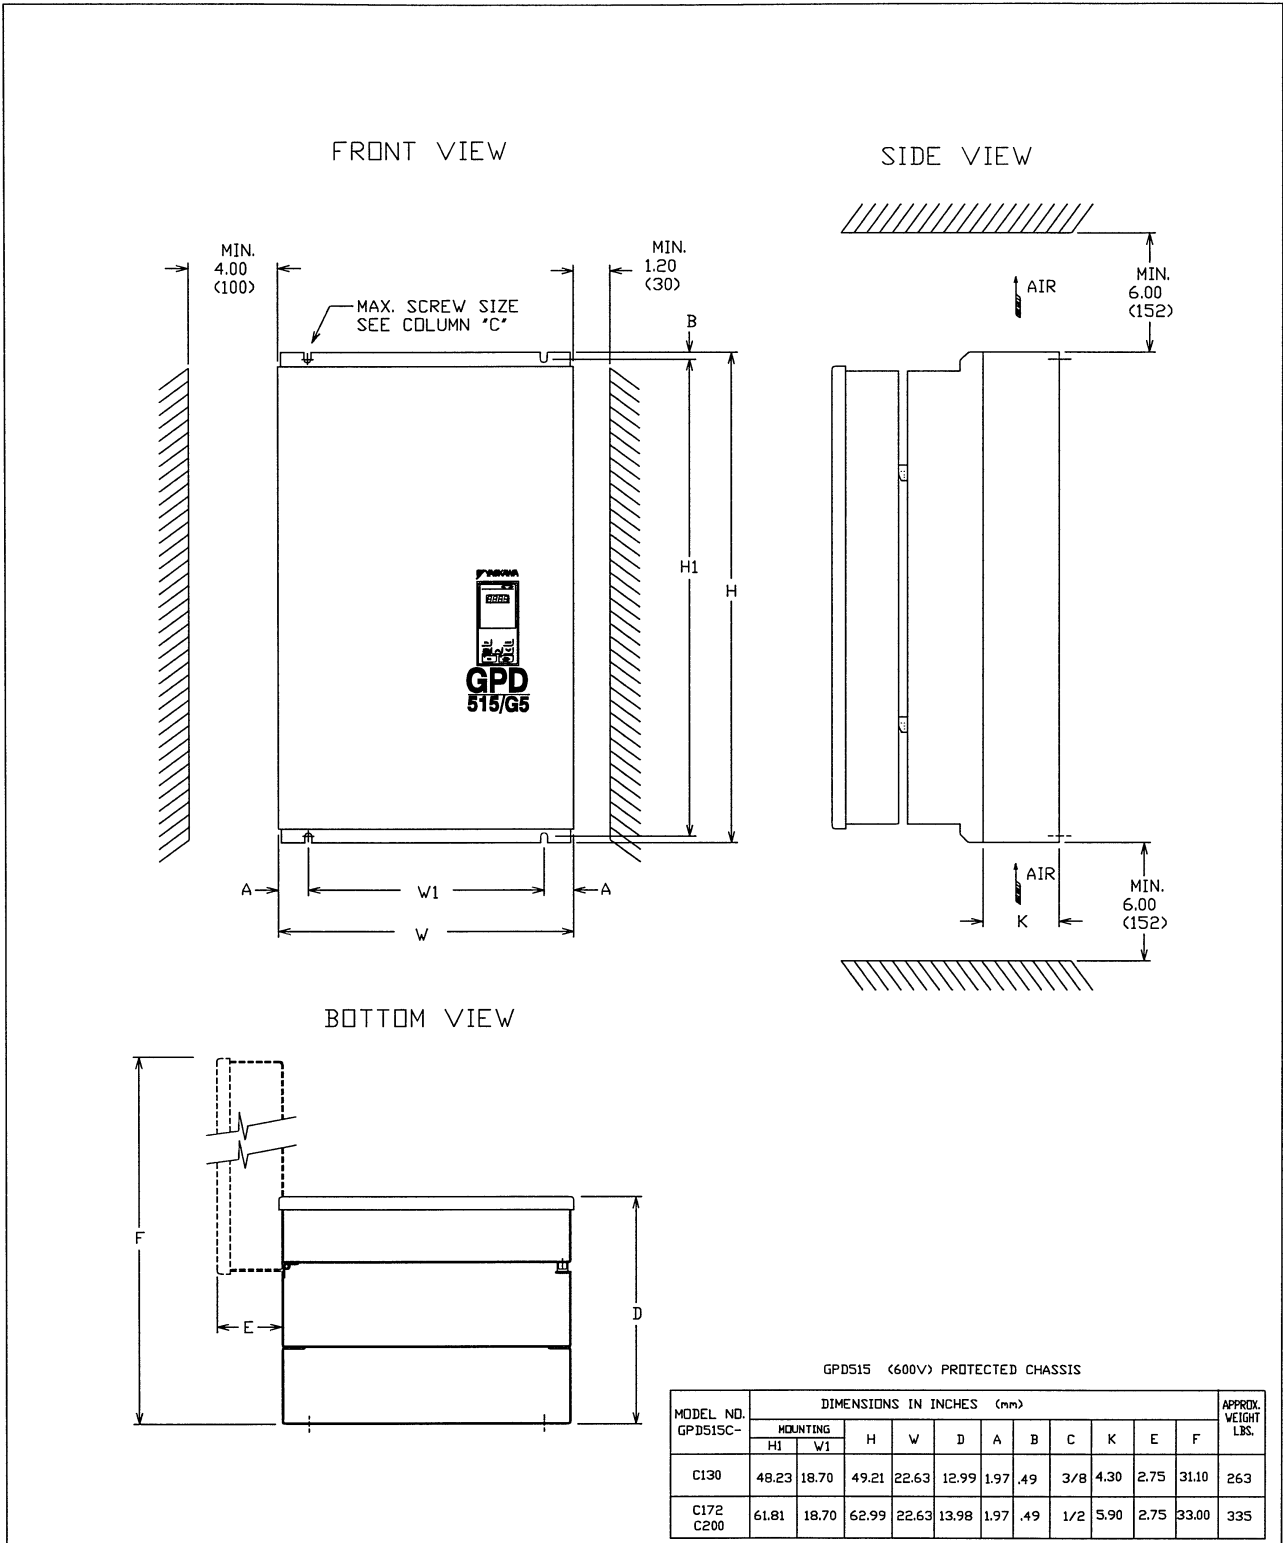

DIMENSIONS: GPD515C/G5 BASIC DRIVE PROTECTED CHASSIS

S - 5276A

S - 5276A

FOR REFERENCE ONLY UNLESS PROPERLY ENDORSED.